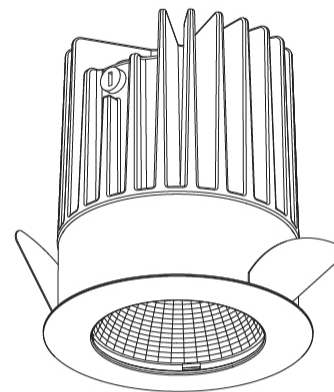

GENERAL

Series: Oiko
Subseries: Oiko Standard
Brand: Prolicht
Division: Architectural
Mounting Type: Recessed
Mounting Location: Ceiling
Subcategory: Downlight

PHYSICAL

Shape: Round
Diameter (mm): 64
Diameter (in): 2 1/2
Height (mm): 74
Height (in): 2 15/16
Ceiling Thickness (mm): 10 / 12.5 / 15
Ceiling Thickness (in): 3/8 or 1/2 or 9/16
Min. Recessing Depth (mm): 90
Min. Recessing Depth (in): 3 9/16
Light Distribution: Downlight
Weight (kg): 0.22
Weight (lbs): 0.49
Fixture Finish: SSR / BKV / CWI / CRY / HAB / UFT / ITA / RUA / FTG / MYG / LOD / PUS / FRO / FUP / KIA / POP / BLS / SPG / MEY / GOH / GUM / CHC / COM / ABZ / JAG / OBR / MOS / ROR
Fixture Material: Aluminum Die Cast
Cut-out Measurements: D. - 60mm / 2 3/8"

ELECTRICAL

Lamp Type: LED (Zhaga Standard)
Total Output Wattage (W): 15
Dimming: Dali Dimming
Driver Included: No
Driver Location: Remote
Driver Type: Constant Current - 120Vac
Input Voltage (V): 120
Constant Current (MA): 350

LED

Number of LEDs: 1
Color Temperature (°K): Warm Dim
Max. Delivered Lumen (lm): 760
Nominal Lumen (lm): 1140
CRI: >90 CRI
Lamp Life (hrs): 50000

OPTICAL

Reflector: 20 / 40 / 60

RATINGS AND CERTIFICATIONS

Certified By: Certified for North American Standards
IP rating: IP20

74mm 2 15/16"

Ø 41mm 1 5/8"

Ø 64mm 2 1/2"

90mm
3 9/16"

60mm
2 3/8"

10-15
3/8" - 9/16"